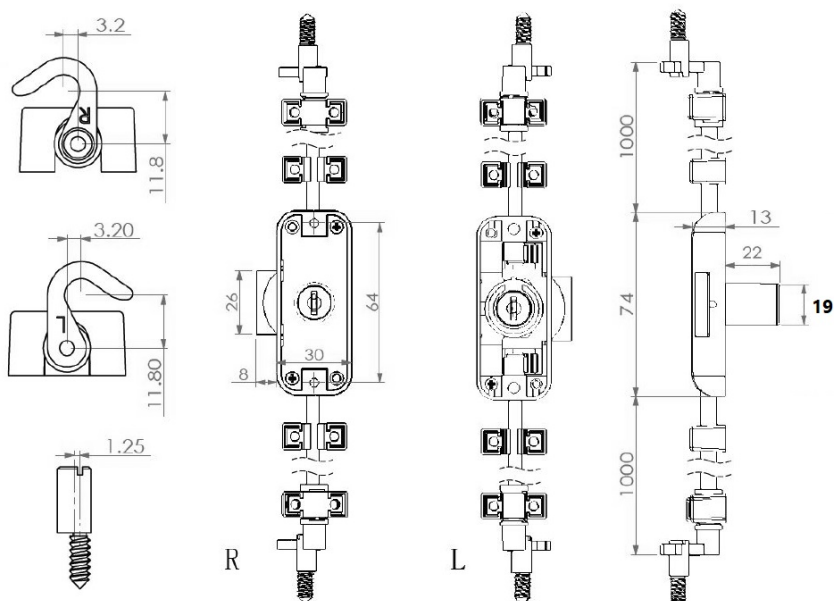

## Description:

Rotary Bar Lock 922,  $\varnothing 19 \times 22 \text{mm}$ , RH, BLK, CK SISO, KA D20, No Bars But W/Nickel Pl. Accessories, 3-way, 15mm Backset

## Item number:

14.05.287-0

Units	Box	Carton	HS Code	Barcode
Pcs.	8	80	8301300000	
				5704866043243